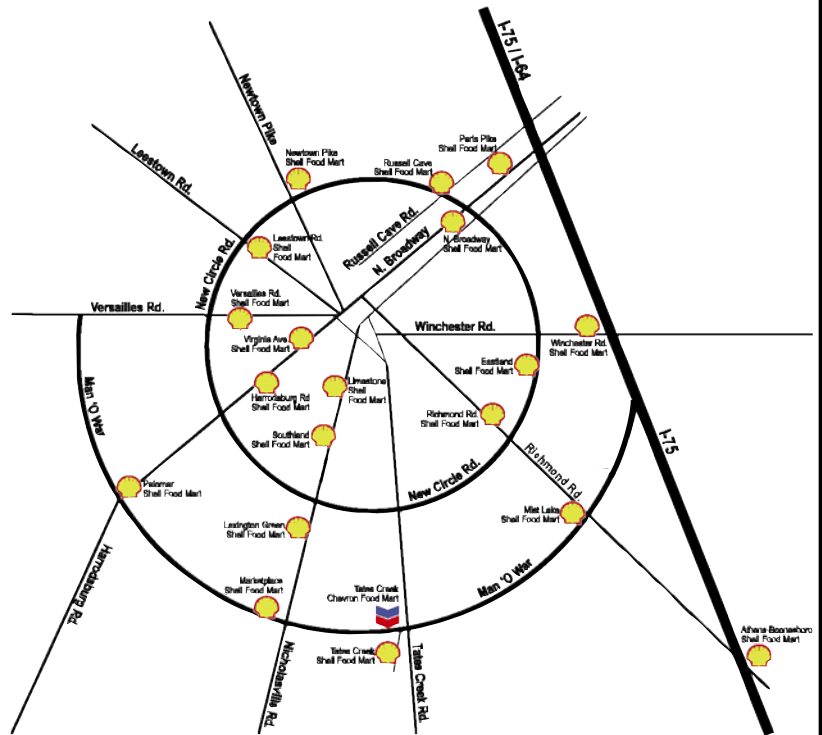

LNB

- Downtown Office, 128 S. Main St., Lawrenceburg
- West Park Branch, US 127 Bypass, Lawrenceburg
- 4 Way Stop N Go, 1000 Dewey Dr. US 127 Bypass, Lawrenceburg
- Harrodsburg Office, 838 N. College St., Harrodsburg
- Danville Office, 1035 Ben Ali Drive, Danville

First Citizens Bank

- Main Office, 425 W. Dixie Ave., Elizabethtown
- Ring Road Office, 3030 Ring Rd., Elizabethtown
- 655 E. Dixie Ave., Elizabethtown
- North Dixie Office, 111 Towne Dr. (inside Kroger), Elizabethtown
- Radcliff Office, 638 S. Dixie Ave., Radcliff
- 1145 Wal-Mart Way, Radcliff
- North Bullitt Co. Office, 4810 N. Preston Hwy., Shepherdsville
- 10070 Highway 44 East, Mt. Washington
- Mt. Washington Office, 157 Eastbrooke Court, Mt. Washington

All Banks are FDIC Members

Get Gas,
Get Cash,
Get Going!!

Look for the Bluegrass Cash signs throughout Lexington!

- Tates Creek Chevron Food Mart, 4195 Tate's Creek Rd.
- Palomar Shell Food Mart, 3725 Harrodsburg Rd.
- Lexington Green Shell Food Mart, 101 Lexington Green Circle
- Winchester Road Shell Food Mart, 2297 Winchester Rd.
- Southland Shell Food Mart, 1975 Nicholasville Rd.
- Tates Creek Shell Food Mart, 4201 Saron Dr.
- Mist Lake Shell Food Mart, 3110 Richmond Rd.
- Versailles Road Shell Food Mart, 2300 Versailles Rd.
- Eastland Shell Food Mart, 781 New Circle Rd.
- Harrodsburg Rd. Shell Food Mart, 1998 Harrodsburg Rd.
- Richmond Rd. Shell Food Mart, 2420 Richmond Rd.
- Exit 104 Shell Food Mart, 5521 Athens-Boonesboro Rd.
- North Broadway Shell Food Mart, 176 W. New Circle Rd.
- Marketplace Shell Food Mart, 4096 Nicholas Park
- Limestone Shell Food Mart, 905 South Limestone St.
- Virginia Avenue Shell Food Mart, 930 S. Broadway
- Newtown Shell Food Mart, 1070 Newtown Pike
- Russell Cave Shell Food Mart, 435 New Circle Rd
- Paris Pike Shell Food Mart, 1949 N. Broadway
- Leestown Rd. Shell Food Mart, 109 Towne Center Dr.